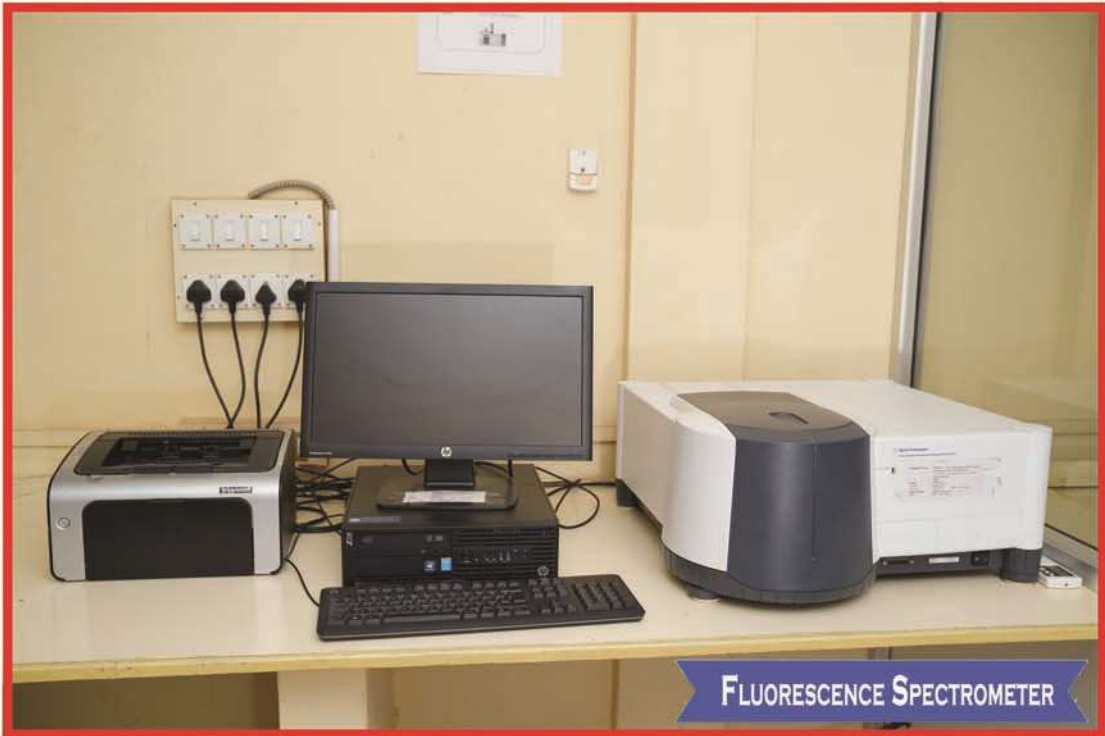

FLUORESCENCE SPECTROMETER