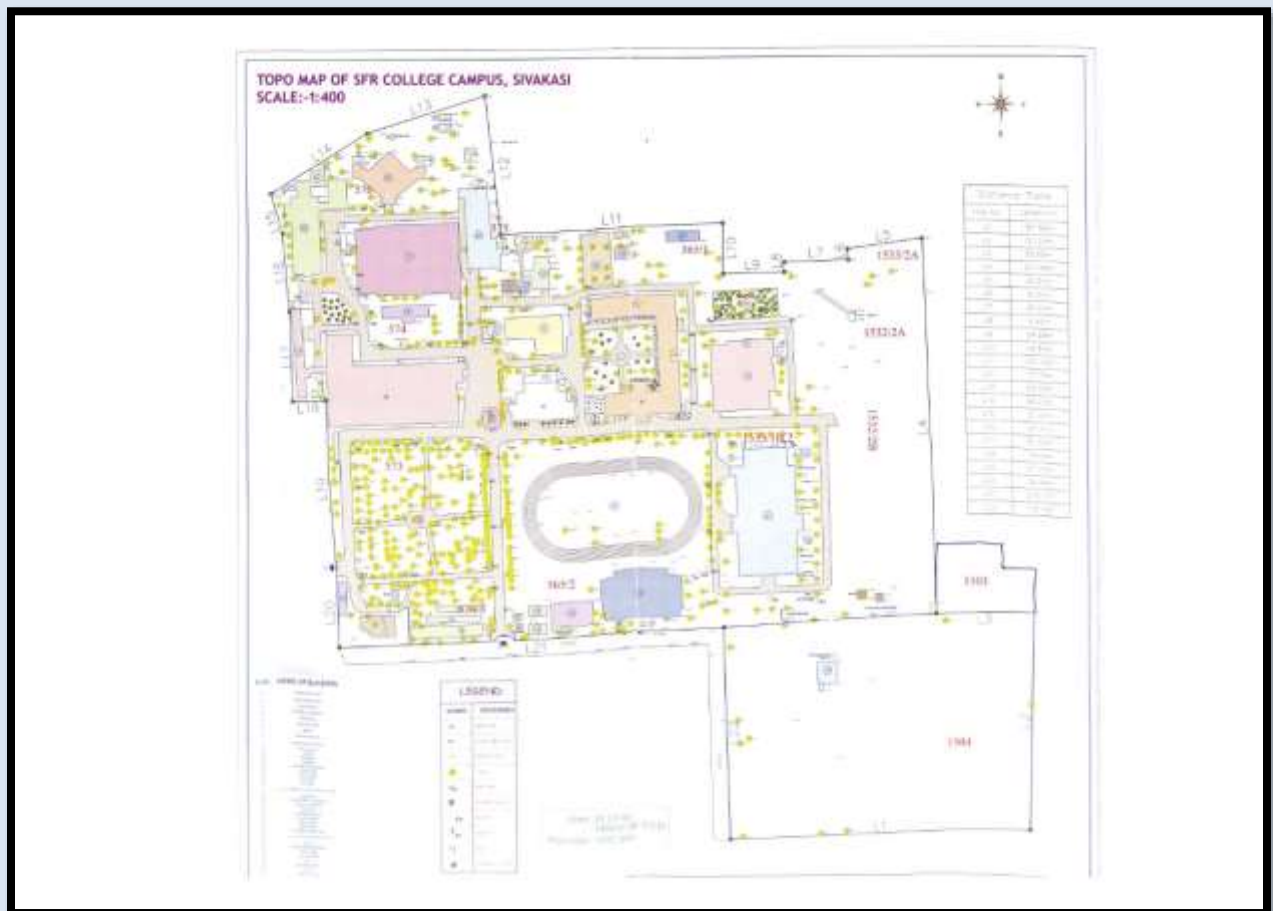

**THE STANDARD FIREWORKS RAJARATNAM COLLEGE FOR WOMEN (AUTONOMOUS),
SIVAKASI – 626 123.**

(Affiliated to Madurai Kamaraj University, Re-accredited with A Grade by NAAC,
College with Potential for Excellence by UGC and Mentor Institution under UGC PARAMARSH)

- Total area of the campus : 26.29 Acres
- Built-up area in the Library II floor: 2015-2016: 360 Sq.m.
- Built-up area in the MCA Block II floor: 2017-2018: 1214Sq.m.
- Built-up area in the Administrative Block II floor: 2019-2020: 1555 Sq.m.
- Total Built-up area up to 2014-2015 : 16041Sq.m.
- Total Built-up area up to 2019-2020: 16236 Sq.m.
- Total Area for Playfields : 7507.5 Sq.m.

College Sketch