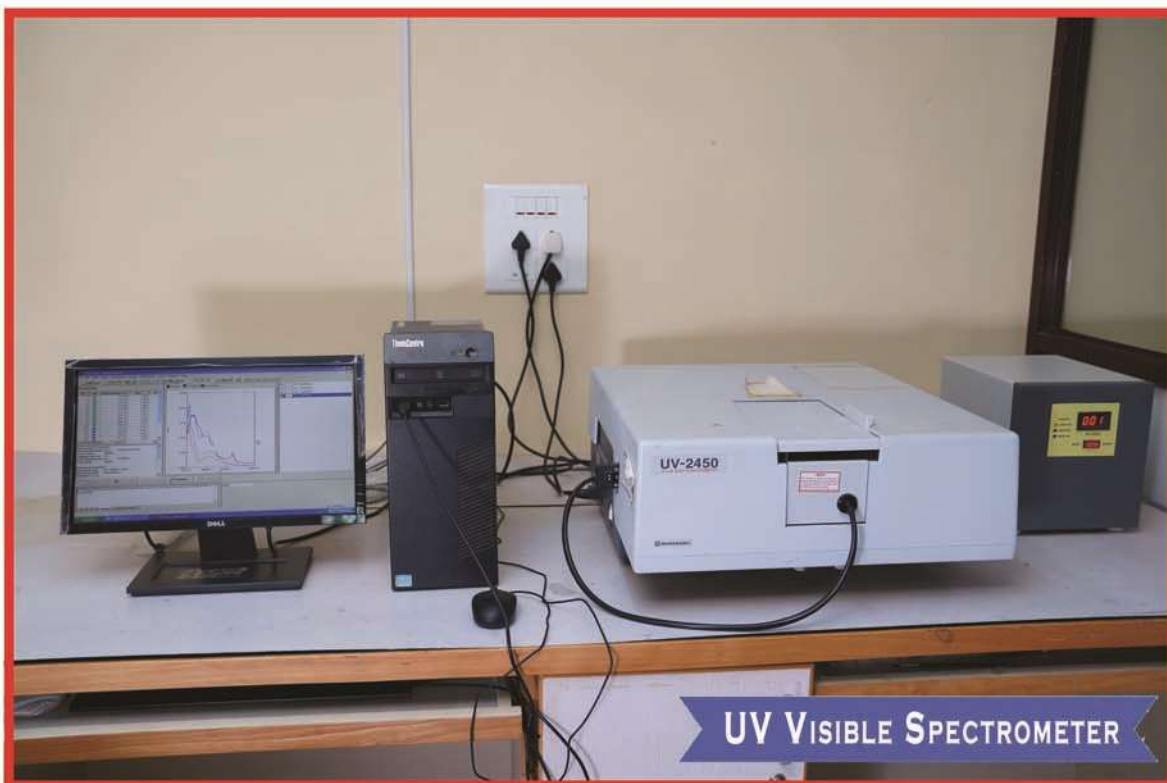

THE STANDARD FIREWORKS RAJARATNAM COLLEGE FOR WOMEN
(AUTONOMOUS), SIVAKASI – 626 123.
(Affiliated to Madurai Kamaraj University, Re-accredited with A Grade by NAAC,
College with Potential for Excellence by UGC and Mentor Institution under UGC PARAMARSH)

SCIENCE INSTRUMENTATION CENTRE

S.no	List of Equipment
1.	IR Affinity - 1 (FT-IR Spectrophotometer) Make: Shimadzu Model : FTIR 7600
2.	UV Visible Spectrophotometer Make: Shimadzu Model : UV 2450
3.	Water Purification System Make: Millipore Model : Direct – O₃
4.	Electrical Measuring Instruments LCR Meter Make: Hioki Model : 3522 – 50 LCR Meter, 3530-50 LCR Meter
5.	Gas Chromatography Make: Systronics Model : GC 8205
6.	Atomic Absorption Spectrophotometer Make: Elico Model : SL 176
7.	HPLC (High Performance Liquid Chromatography) Make: Perkin - Elmer
8.	DSC (Differential Scanning Calorimeter) Make: Perkin - Elmer
9.	LS (Luminescence Spectrometer LS45) Make: Perkin - Elmer
10.	GCMS- GCMS Accessories Make- Agilent Model
11.	TGA STA 6000 System -Make: Perkin - Elmer
12.	Potentiostat Galvanostat with Accessories- Make : Metrohm Autolab
13.	Fluorescence Cell UV 10MM – Make Agilent Model
14.	Software Turbo mole 6.3.1 and The Digital Frog 2.5
15.	Schrodinger Suite Software

T. Palani
PRINCIPAL
PRINCIPAL
The Standard Fireworks
Rajaratnam College
for Women,
SIVAKASI