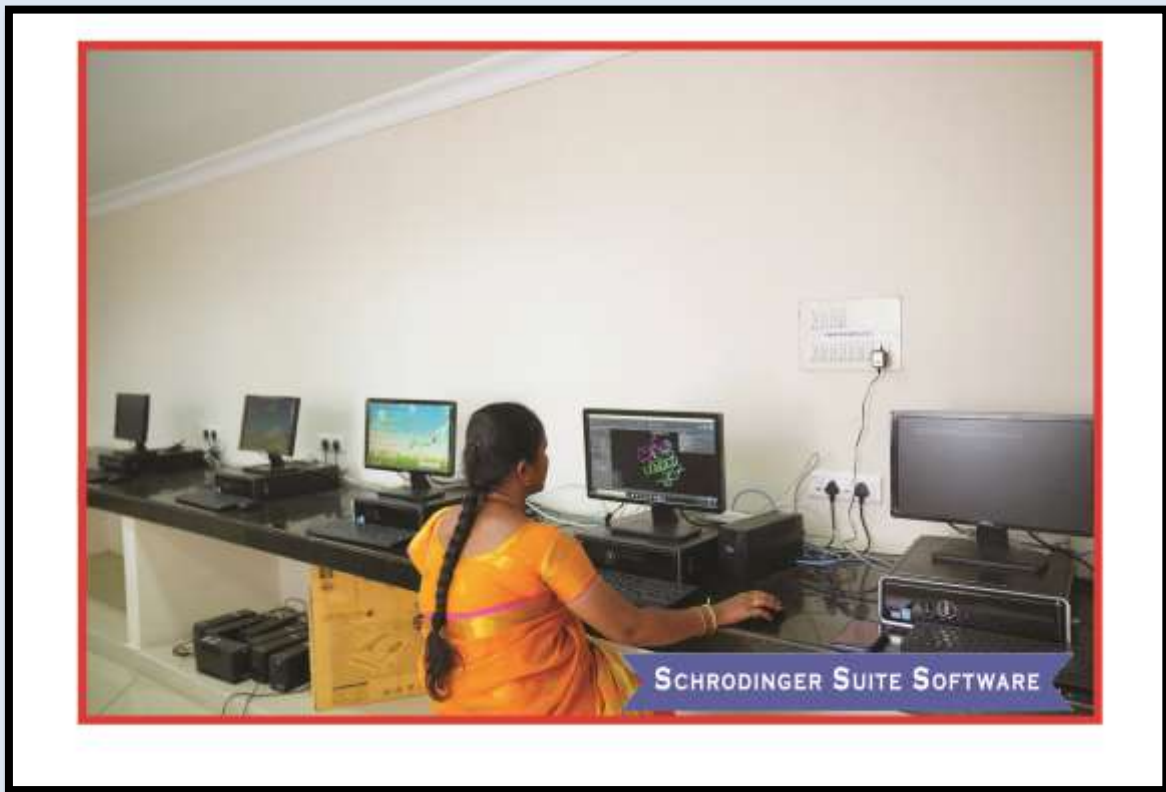

T. Palani
PRINCIPAL
PRINCIPAL
The Standard Fireworks
Rajaratnam College
for Women,
SIVAKASI

POTENTIOSTAT - GALVANOSTAT

FLUORESCENCE SPECTROMETER

**THE STANDARD FIREWORKS RAJARATNAM COLLEGE FOR WOMEN (AUTONOMOUS),
SIVAKASI – 626 123.**